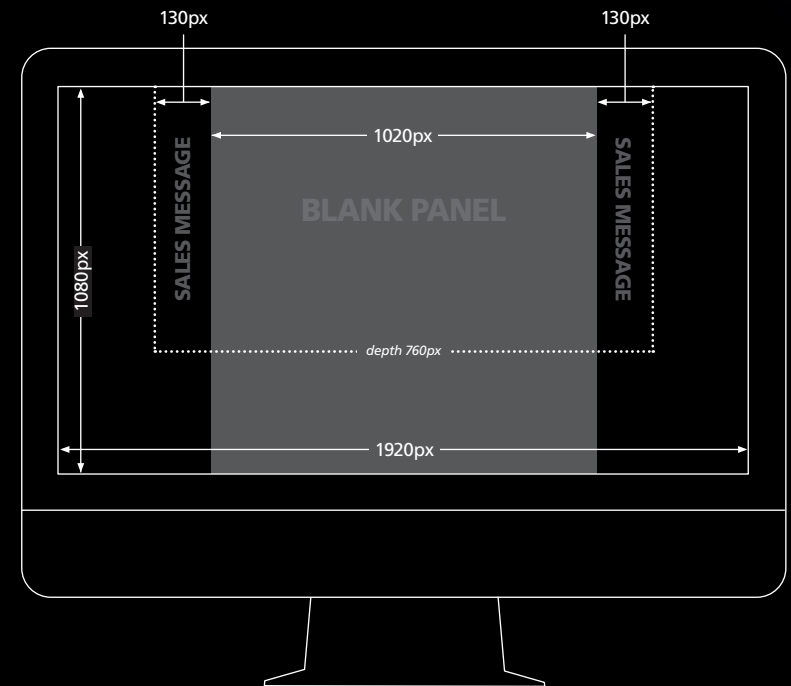

Technical specifications

LEADERBOARD

Desktop/Tablet: 728 x 90px

BILLBOARD

Standard: 970 x 250px

MPU

Standard: 300 x 250px | **Double:** 300 x 600px

FILE SIZES

750kb or less

OVERLAYS

See the all site specifications section.

SITE SKINS

- ❑ Must be supplied as a single graphic – RGB .JPEG format
- ❑ Total scale of artwork should account for screen sizes of up to 1920 x 1080px
- ❑ File size less than 1Mb in total
- ❑ Artwork should contain a central blank panel that is 1020px in width x full height
- ❑ Any sales message *must* fit with the safe-zone of 130px either side of news-page. Artwork that does not comply will be rejected. For clarity - the artwork 1920px wide x 1080px deep should be designed as a single creative asset.
- ❑ Maximum recommended depth for sales message is 760px

Technical specifications

LEADERBOARD

Desktop/Tablet: 728 x 90px

BILLBOARD

Standard: 970 x 250px

MPU

Desktop & Mobile: 300 x 250px | **Double:** 300 x 600px

NEWSGRID SLOT

Standard: 1120 x 101px

OVERLAYS

See the all site specifications section.

NEWSLETTER ADVERTISING

The current template accommodates a 580 x 75px header advert, and a 580 x 150px footer advert which is delivered to over 11,500 subscribers on a Monday and Saturday.